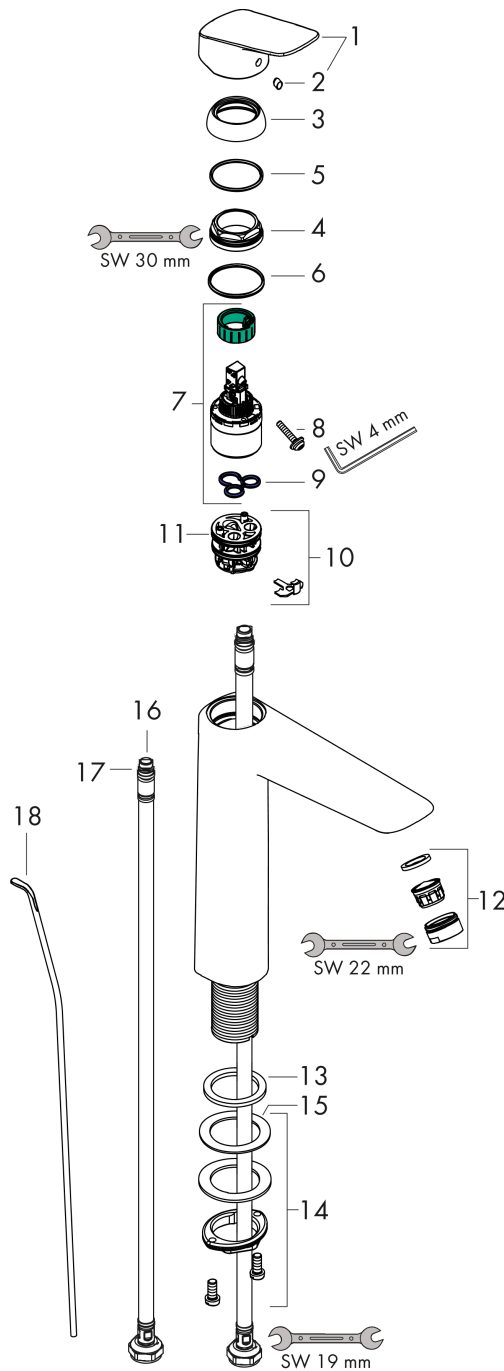

Logis

Single lever basin mixer 190 with pop-up waste set

Surface: **Chrome** Article Number: **71090000**

Description

product features

- consists of: single lever basin mixer, waste set
- ComfortZone 190
- projection: 166 mm
- spout height: 195 mm
- spray type: normal spray
- maximum flow rate at 3 bar: 5 l/min
- ceramic cartridge
- temperature limitation adjustable
- suitable for continuous flow water heaters
- pop-up waste set G 1¼
- material waste set: synthetic
- connection type: G ¾ connections
- connection dimension: DN15

Technology

Product image

Scale drawing

Logis

Single lever basin mixer 190 with pop-up waste set

Surface: **Chrome** Article Number: **71090000**

Flowchart

Logis
Single lever basin mixer 190 with pop-up waste set
 Surface: **Chrome** Article Number: **71090000**

Exploded Drawing

Year of production: >05/17

Logis**Single lever basin mixer 190 with pop-up waste set**Surface: **Chrome** Article Number: **71090000****Spare part list**

Year of production: >05/17

Pos.	Description	Article Number	Price	PU
1	handle	92224000	€ 45,82	1
2	screw cover	96338000	€ 3,33	1
3	flange	97406000	€ 18,80	1
4	nut	97209000	€ 14,28	1
5	O-Ring 32x2	98193000	€ 3,33	1
6	O-ring 35x2	92604000	€ 5,36	1
7	cartridge, assy	92730000	€ 58,67	1
8	locking screw for handle	95140000	€ 5,36	1
9	seal	95008000	€ 8,69	1
10	adapter for cartridge	98750000	€ 11,66	1
11	O-Ring 30x2	98186000	€ 3,33	1
12	aerator M24x1 (5 l/min)	92372000	€ 18,80	1
13	flat seal	98749000	€ 5,36	1
14	fixing set (Ø 32)	13961000	€ 22,97	1
15	lever collar	97548000	€ 3,33	1
16	connection hose 600 mm M8x0,75 G3/8	96556000	€ 22,97	1
17	O-ring 6,6x1,6	93019000	€ 3,33	1
18	pull rod	96657000	€ 11,66	1
a	pop up waste	92168000	€ 36,89	1
b	fixation extension 35 mm	13898000	€ 72,47	1