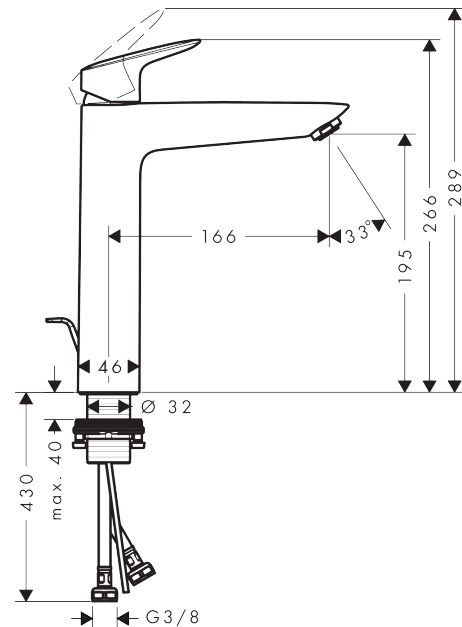

Logis

Single lever basin mixer 190 with pop-up waste set

Surface: **Chrome** Article Number: **71090000**

Description

product features

- consists of: single lever basin mixer, waste set
- ComfortZone 190
- projection: 166 mm
- spout height: 195 mm
- spray type: normal spray
- maximum flow rate at 3 bar: 5 l/min
- ceramic cartridge
- temperature limitation adjustable
- suitable for continuous flow water heaters
- pop-up waste set G 1¼
- material waste set: synthetic
- connection type: G ¾ connections
- connection dimension: DN15

Technology

Product image

Scale drawing

Logis

Single lever basin mixer 190 with pop-up waste set

Surface: **Chrome** Article Number: **71090000**

Flowchart

Logis
Single lever basin mixer 190 with pop-up waste set
 Surface: **Chrome** Article Number: **71090000**

Exploded Drawing

Year of production: >05/17

Logis**Single lever basin mixer 190 with pop-up waste set**Surface: **Chrome** Article Number: **71090000****Spare part list**

Year of production: >05/17

Pos.	Description	Article Number	Price	PU
1	handle	92224000	€ 45,82	1
2	screw cover	96338000	€ 3,33	1
3	flange	97406000	€ 18,80	1
4	nut	97209000	€ 14,28	1
5	O-Ring 32x2	98193000	€ 3,33	1
6	O-ring 35x2	92604000	€ 5,36	1
7	cartridge, assy	92730000	€ 58,67	1
8	locking screw for handle	95140000	€ 5,36	1
9	seal	95008000	€ 8,69	1
10	adapter for cartridge	98750000	€ 11,66	1
11	O-Ring 30x2	98186000	€ 3,33	1
12	aerator M24x1 (5 l/min)	92372000	€ 18,80	1
13	flat seal	98749000	€ 5,36	1
14	fixing set (Ø 32)	13961000	€ 22,97	1
15	lever collar	97548000	€ 3,33	1
16	connection hose 600 mm M8x0,75 G3/8	96556000	€ 22,97	1
17	O-ring 6,6x1,6	93019000	€ 3,33	1
18	pull rod	96657000	€ 11,66	1
a	pop up waste	92168000	€ 36,89	1
b	fixation extension 35 mm	13898000	€ 72,47	1